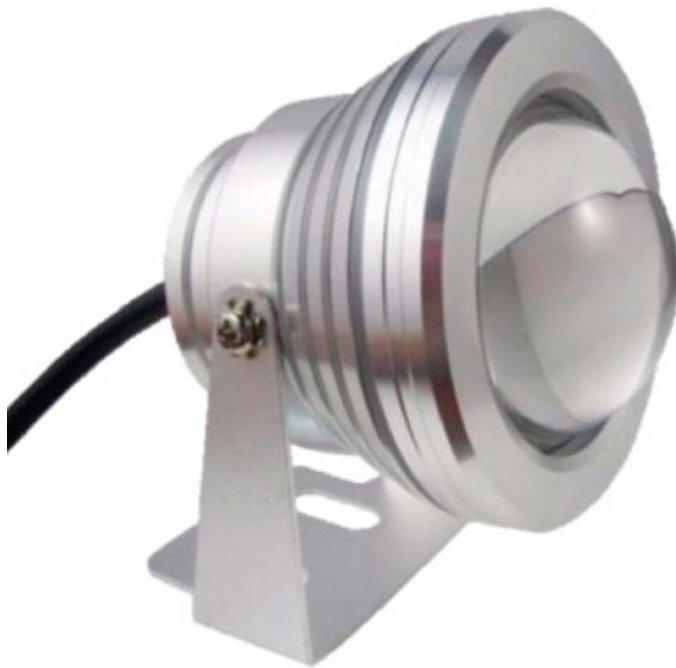

Proyector LED COB mueble blanco redondo 10W

Proyector LED COB mueble redondo 10W

SPOT LIGHT LED

Spot light LED 1W

Spot light LED 3x1W

Spot light LED 10W CON LENTE

Spot light LED IP 65 3W

Spot light LED IP 65 6W