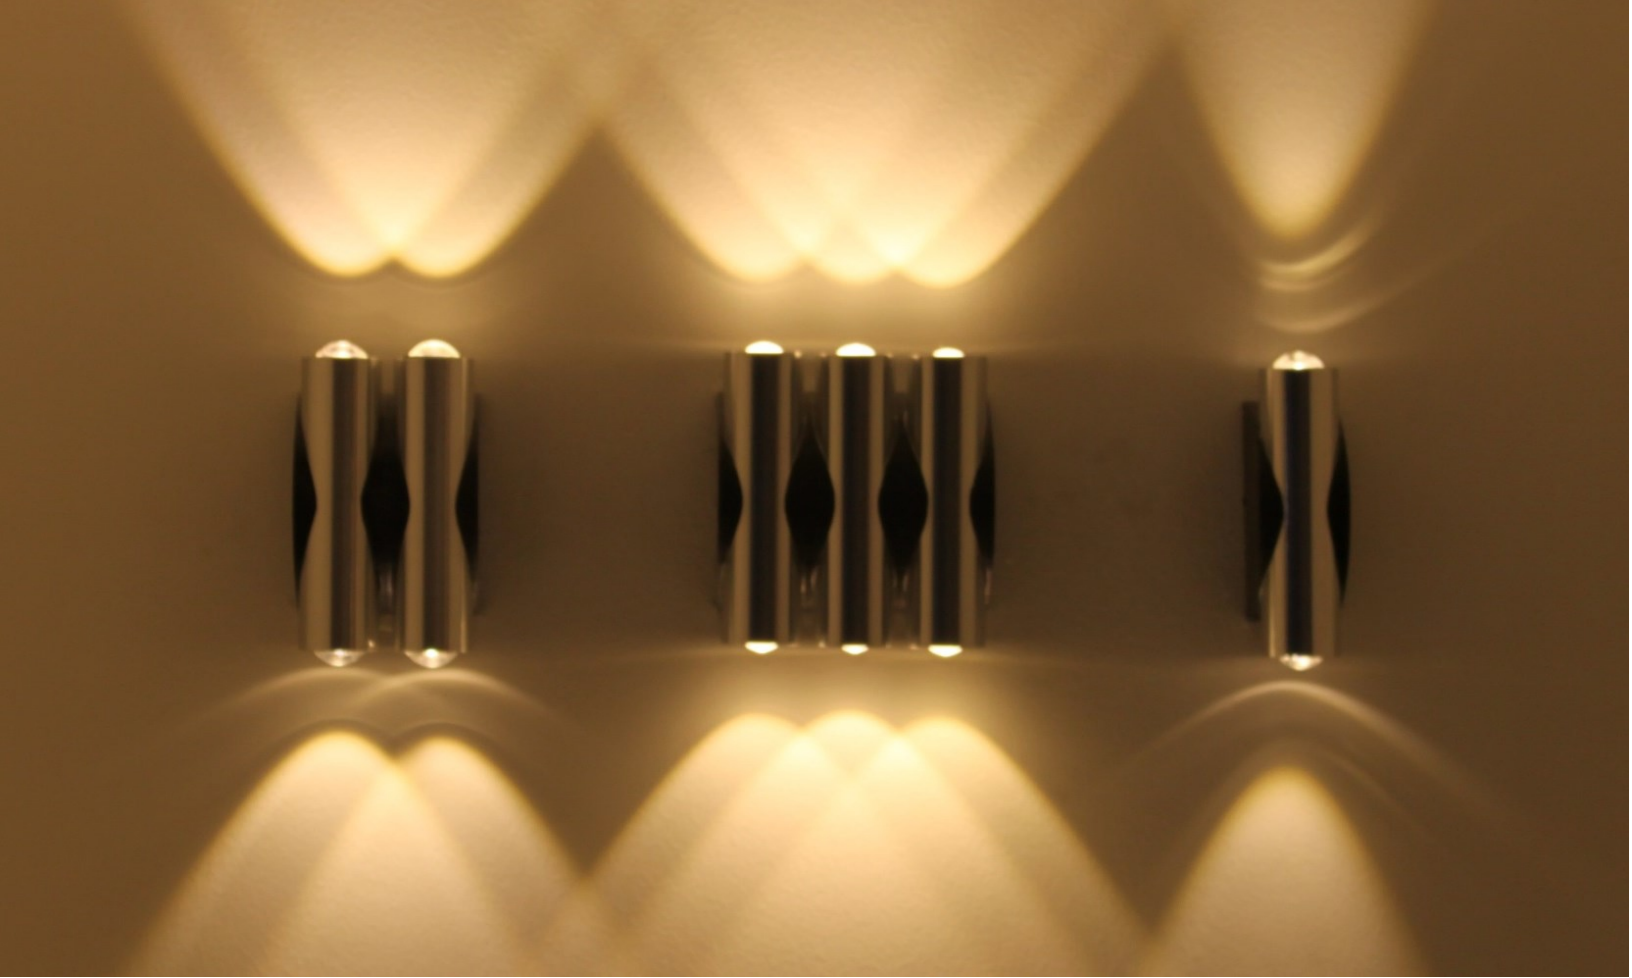

Aplique de pared LED 2x1W lentes de 45mm

Aplique de pared LED ESQUINERO 1x1W

Rectangular LED vertical 2x1w 2103

Aplique de pared LED cuadrado 1x1W 2020-1

Rectangular LED 2x1w 2020-2

Rectangular LED 3x1w 2020-3