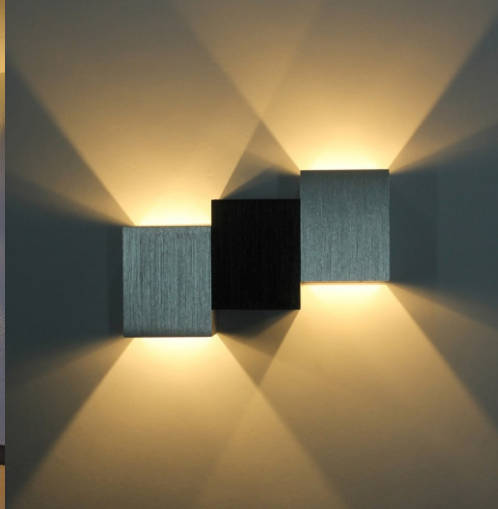

Aplique de pared LED ESQUINERO 1x1W